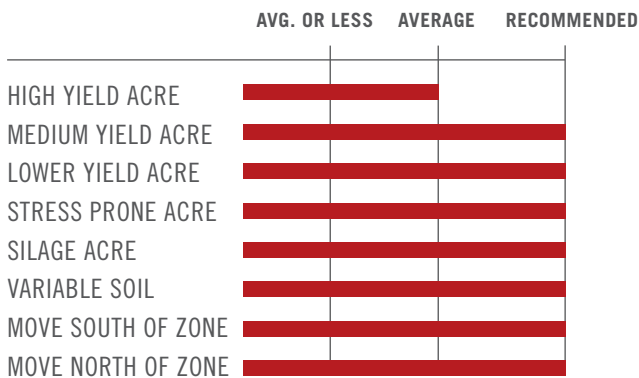

POSITIONING & PERFORMANCE TRENDS