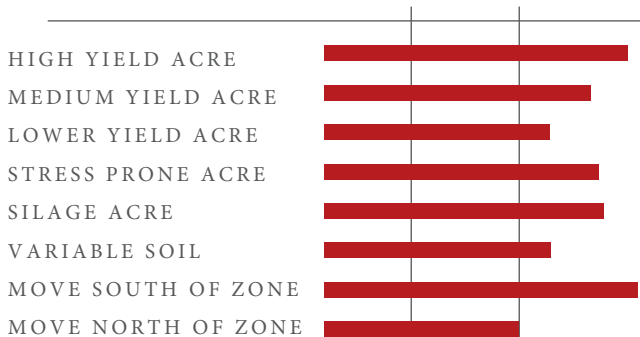

POSITIONING & PERFORMANCE TRENDS

A V G. O R L E S S   A V E R A G E   R E C O M M E N D E D