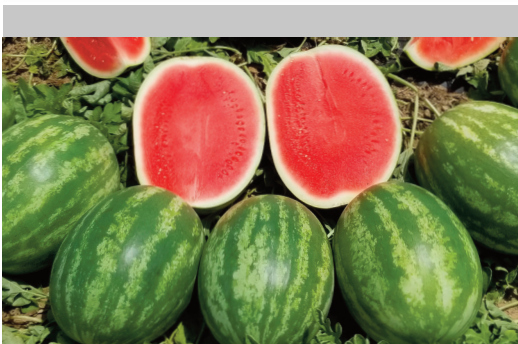

Watermelon

Better Genetics.
Better Productivity.
Better Profitability.

www.seedway.com

RED AMBER

Triploid Seedless

KEY CHARACTERISTICS

- Red Amber has a strong, vigorous plant that produces a uniform set of high quality, oval fruit. The very dark red interior has a crisp texture and contrasts well with the medium green background and medium dark green stripe.

Relative Maturity	Weight	Flesh Color	Rind	Shape
89 Days	18-20 lbs	Dark red	Medium green, darker stripes	Oval

DISEASE RESISTANCES (HR=High Resistance, IR = Intermediate Resistance)

HR/IR
HR: Co:1, Fon:1

ELIZABETHTOWN, PA (800) 952-7333